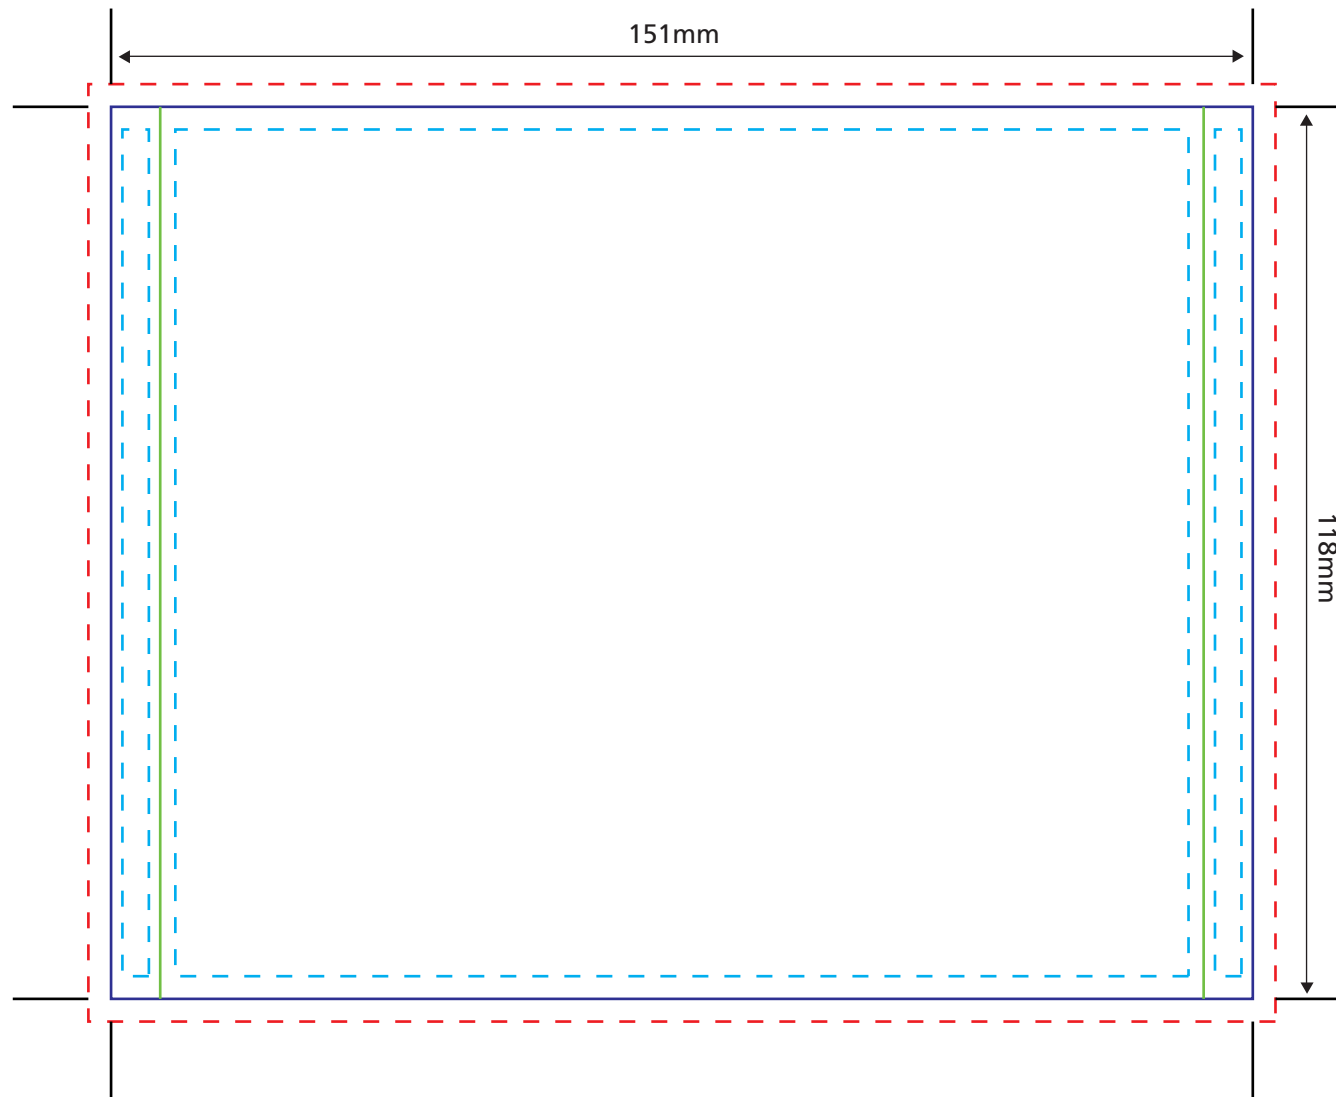

## Audio Inlay

170 gsm glossy artpaper

Scale 1:1

- Bleed (min. 3mm)
- Artbox (Logos and text have to be placed at least 3mm away from cutting lines.)
- Cutting line
- Folding line

Outside

Inside