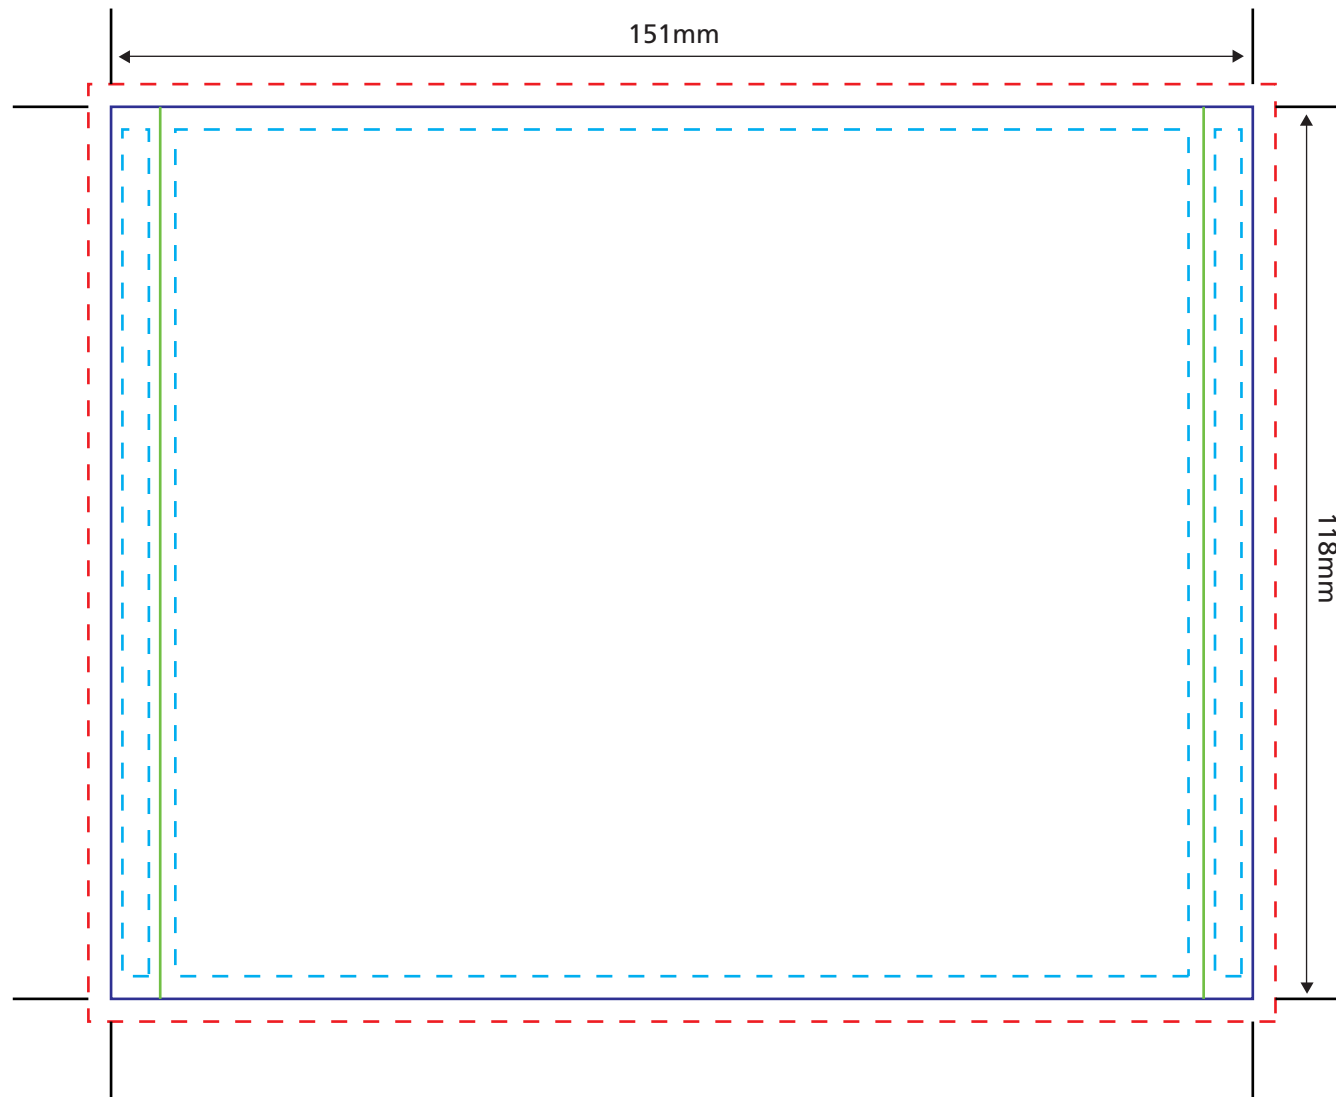

Sony DADC

Visit our homepage for further details on our packaging solutions:
www.sonydadc.com

Audio Inlay

170 gsm glossy artpaper

Scale 1:1

- Bleed (min. 3mm)
- Artbox (Logos and text have to be placed at least 3mm away from cutting lines.)
- Cutting line
- Folding line

Outside

Inside