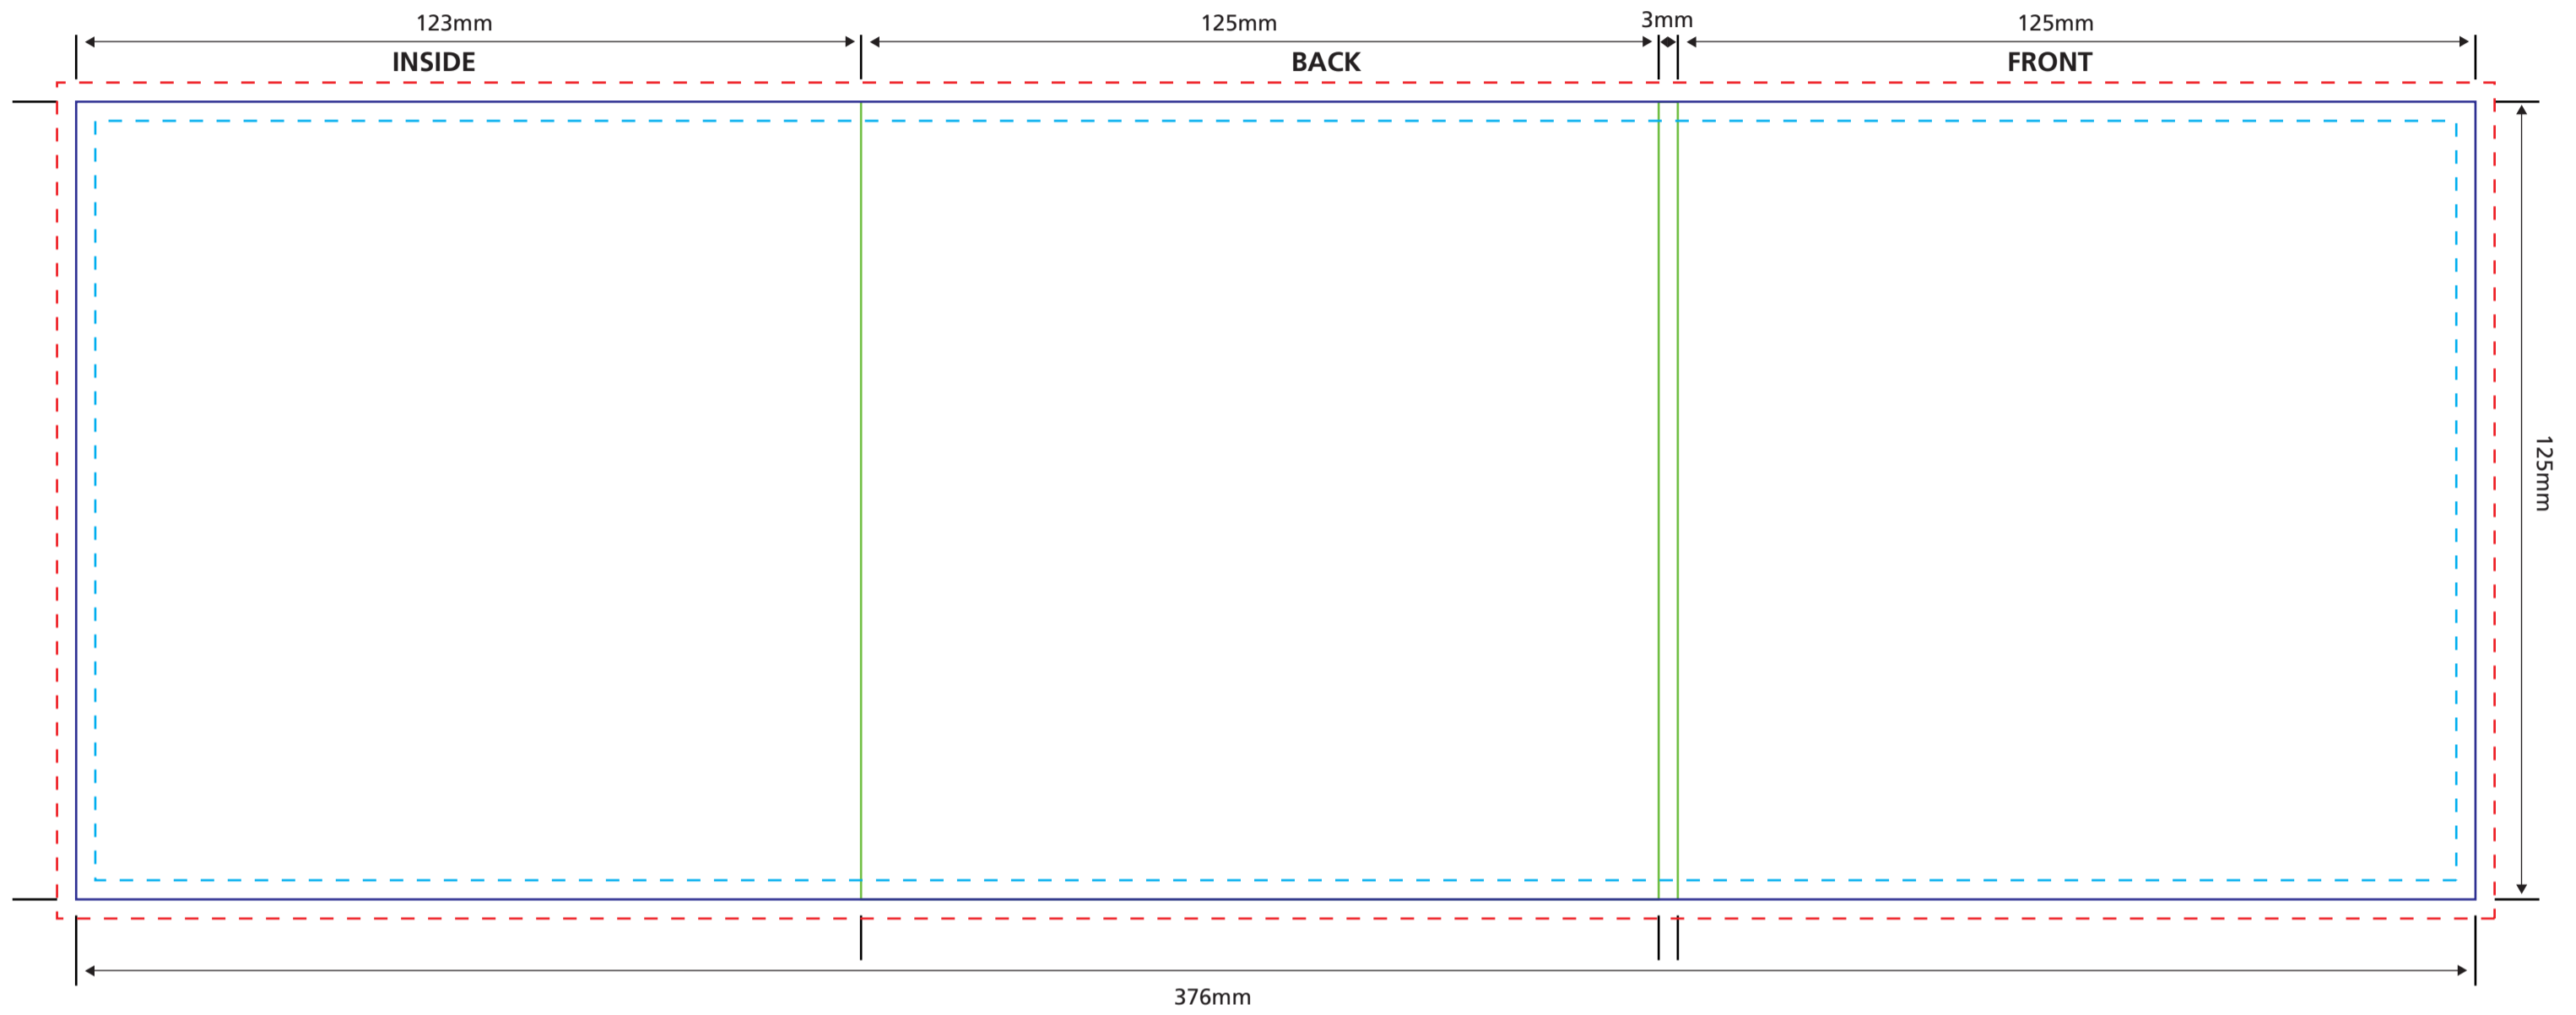

Sony DADC

Visit our homepage for further details on our packaging solutions:
www.sonydadc.com

Audio Cartonsleeve with Flap for 12cm Disc

220 gsm cardboard both sides coated

Scale 1:1

- Bleed (min. 3mm)
- Artbox (Logos and text have to be placed at least 3mm away from cutting lines.)
- Cutting line
- Folding line

OUTERPAGE: