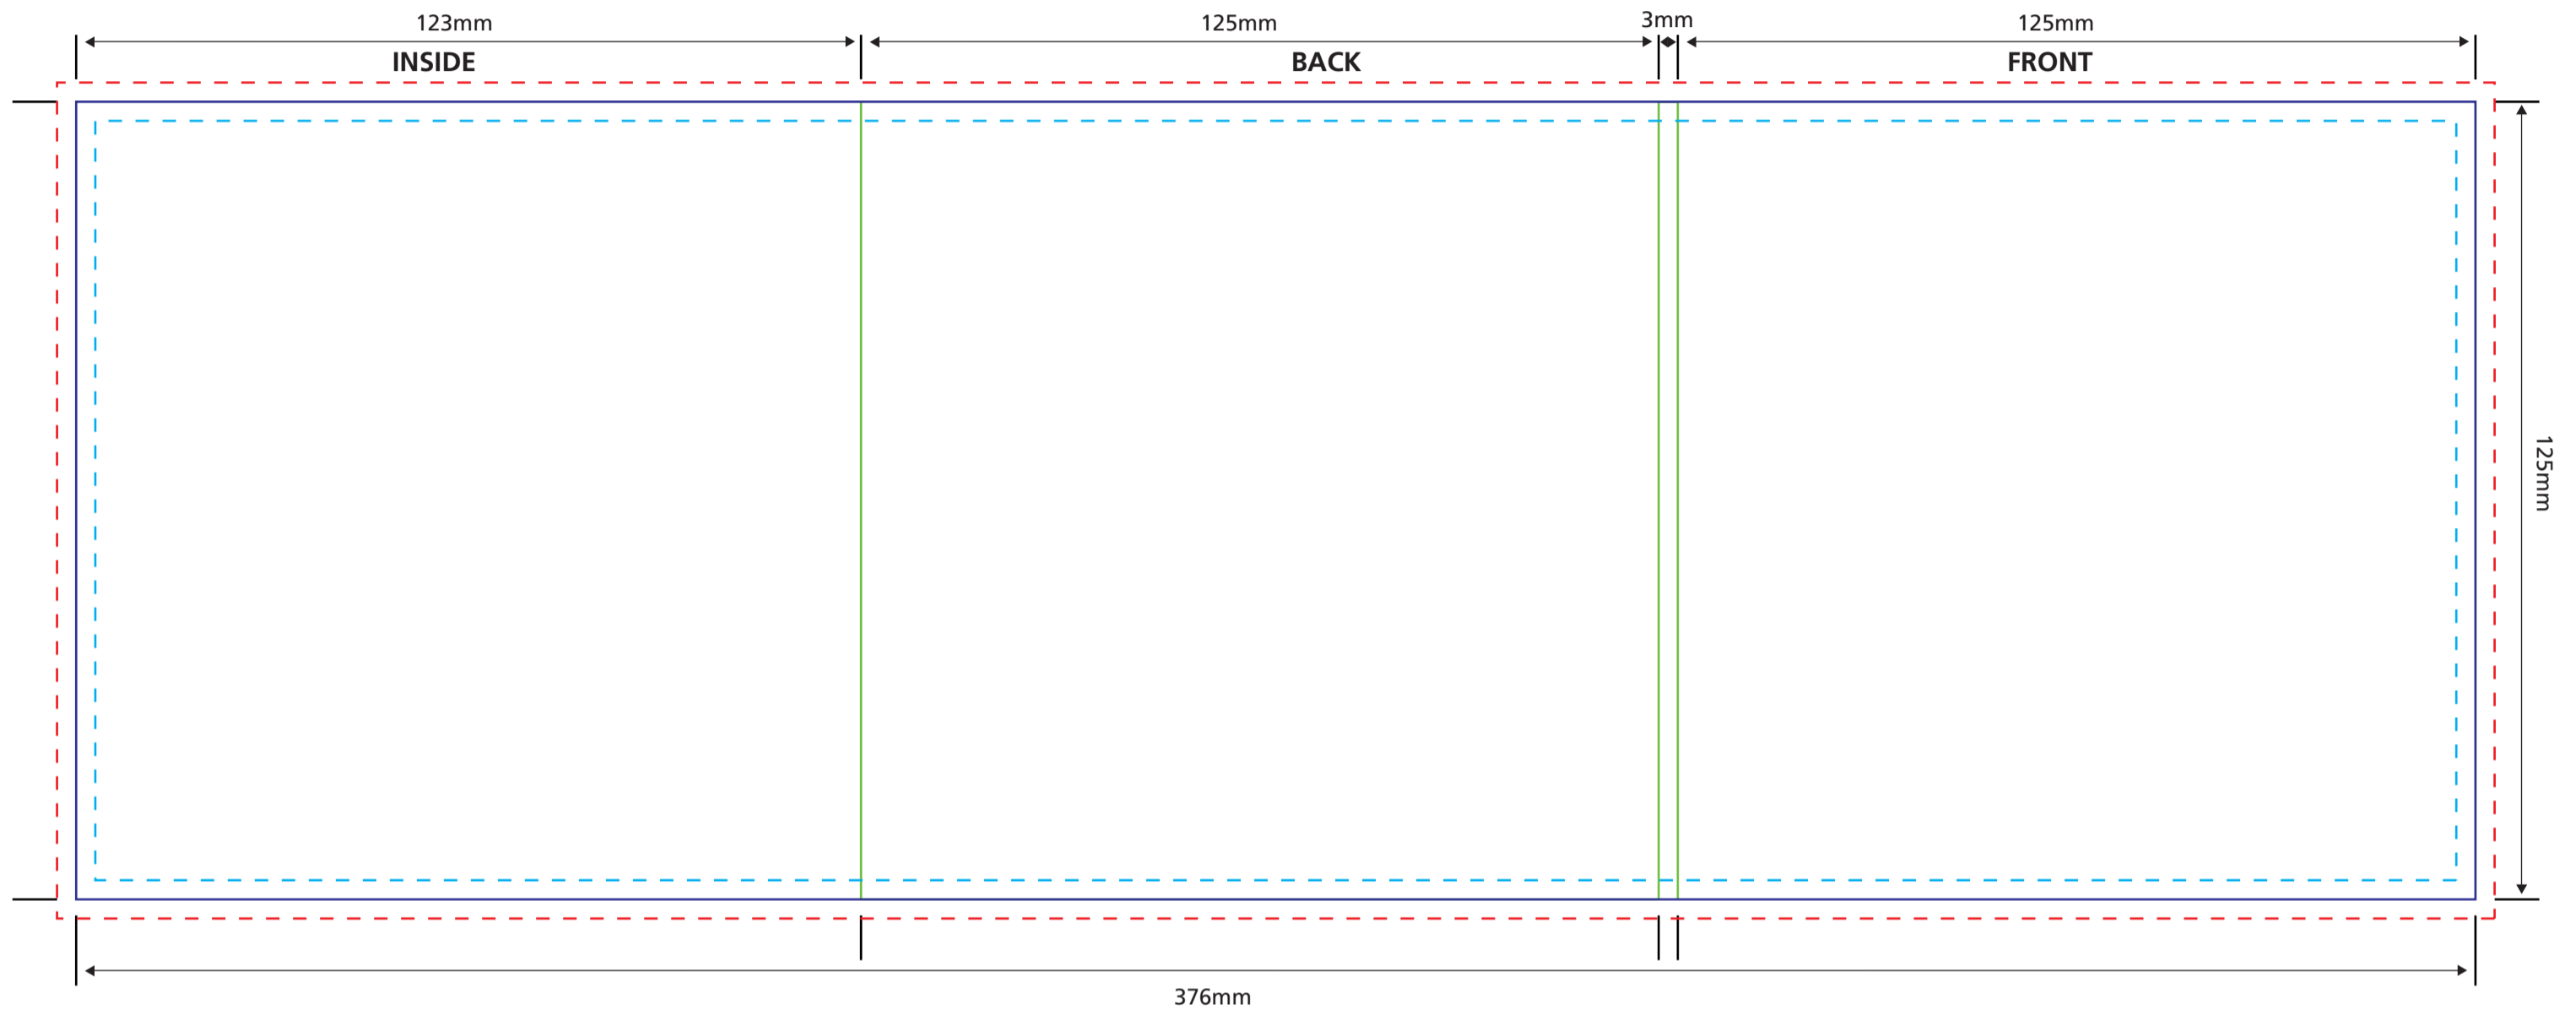

Sony DADC

Visit our homepage for further details on our packaging solutions:
www.sonydadc.com

Audio Cartonsleeve with Flap for 12cm Disc

220 gsm cardboard both sides coated

Scale 1:1

- Bleed (min. 3mm)
- Artbox (Logos and text have to be placed at least 3mm away from cutting lines.)
- Cutting line
- Folding line

OUTERPAGE:

INNERPAGE: